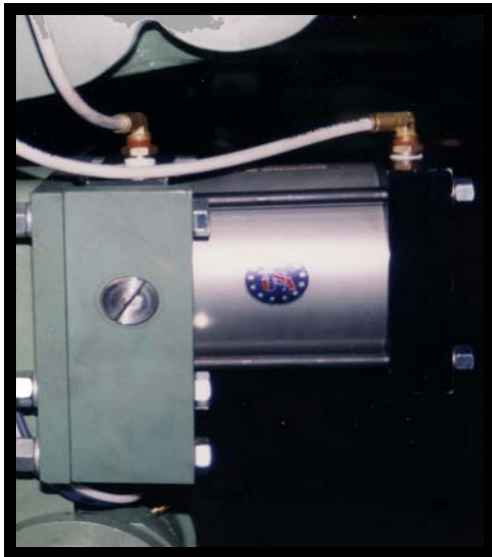

original parts & service for
Langston

66 Loveton Circle
Sparks, MD 21152
Phone: (443) 212-0001
Fax: (443) 212-0008

UPGRADE YOUR MODEL XD OR 103 SINGLEFACER FOR LESS DOWNTIME & BETTER PRODUCT QUALITY

VIEW OF DOUBLE-ACTING PRESSURE
ROLL CYLINDER

VIEW OF DIRECT GLUE ROLL DRIVE WITH
THE MOTOR REMOVED FOR CLARITY

VIEW OF GLUE MECHANISM LIFT
SHAFT CONVERSION

VIEW SHOWING DIRECT GLUE ROLL DRIVE
MOTOR BASE ARRANGEMENT

FOR DETAILS CALL A SUN AUTOMATION GROUP PARTS EXPERT AND LET
US HELP YOU BRING YOUR OLDER CORRUGATING MACHINERY UP TO DATE