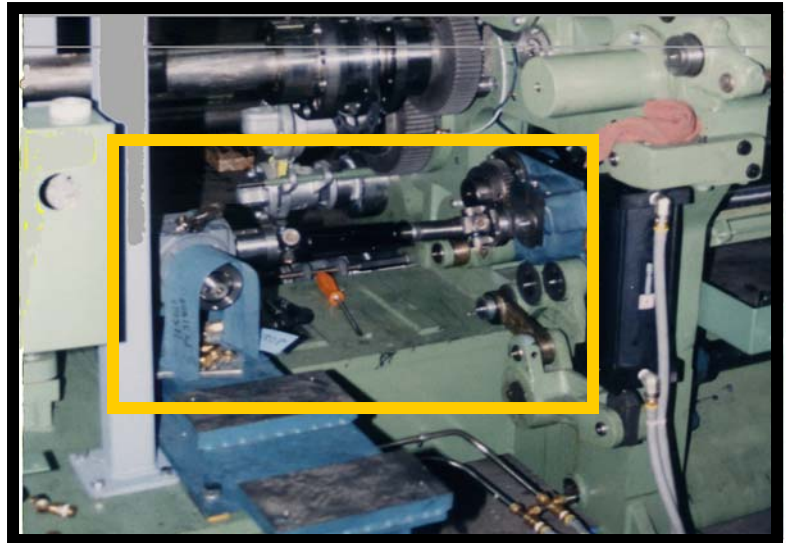

original parts & service for
Langston

66 Loveton Circle
Sparks, MD 21152
Phone: (443) 212-0001
Fax: (443) 212-0008

UPGRADE YOUR MODEL XD OR 103 SINGLEFACER FOR LESS DOWNTIME & BETTER PRODUCT QUALITY

VIEW OF DOUBLE-ACTING PRESSURE
ROLL CYLINDER

VIEW OF DIRECT GLUE ROLL DRIVE WITH
THE MOTOR REMOVED FOR CLARITY

VIEW OF GLUE MECHANISM LIFT
SHAFT CONVERSION

VIEW SHOWING DIRECT GLUE ROLL DRIVE
MOTOR BASE ARRANGEMENT

FOR DETAILS CALL A SUN AUTOMATION GROUP PARTS EXPERT AND LET
US HELP YOU BRING YOUR OLDER CORRUGATING MACHINERY UP TO DATE