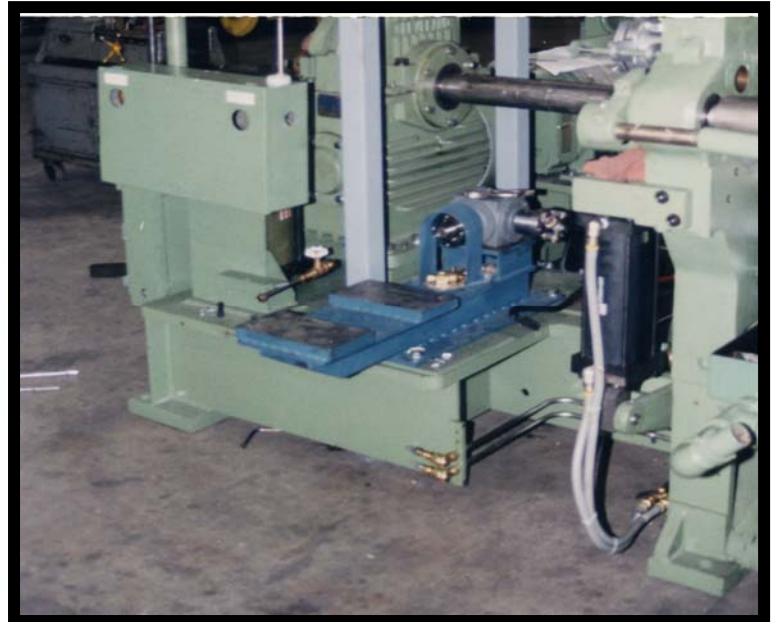

original parts & service for
Langston

66 Loveton Circle
Sparks, MD 21152
Phone: (443) 212-0001
Fax: (443) 212-0008

UPGRADE YOUR MODEL XD OR 103 SINGLEFACER FOR LESS DOWNTIME & BETTER PRODUCT QUALITY

VIEW OF DOUBLE-ACTING PRESSURE
ROLL CYLINDER

VIEW OF DIRECT GLUE ROLL DRIVE WITH
THE MOTOR REMOVED FOR CLARITY

VIEW OF GLUE MECHANISM LIFT
SHAFT CONVERSION

VIEW SHOWING DIRECT GLUE ROLL DRIVE
MOTOR BASE ARRANGEMENT

FOR DETAILS CALL A SUN AUTOMATION GROUP PARTS EXPERT AND LET
US HELP YOU BRING YOUR OLDER CORRUGATING MACHINERY UP TO DATE